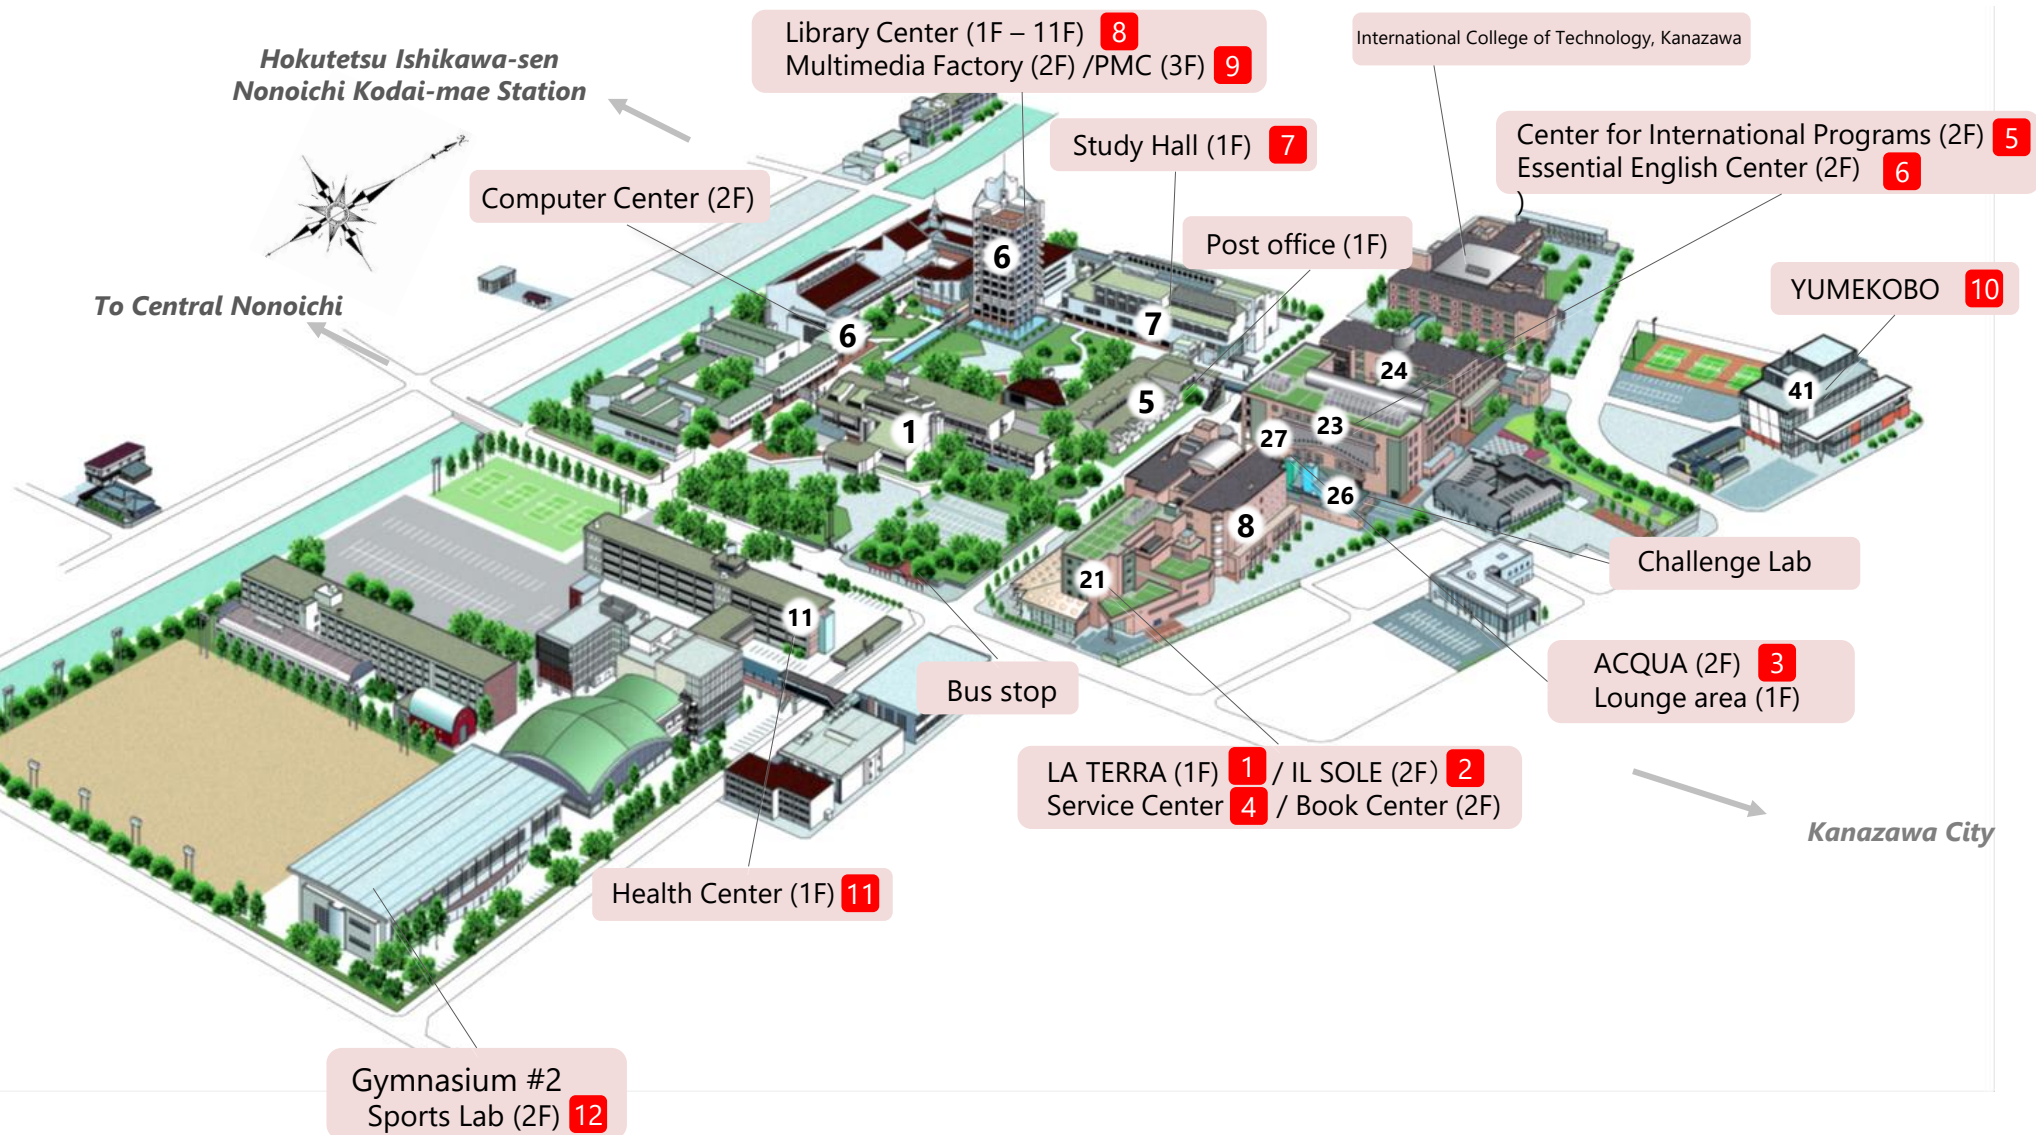

K.I.T. Campus Map

K.I.T. Facilities

1 LA TERRA
Breakfast 8:00 - 10:00 Saturday
Lunch 10:00 - 15:00 Breakfast 8:45 - 10:00
Dinner 16:00 - 19:00 Lunch 10:00 - 13:00

The largest cafeteria on campus. There is a set meal that changes daily.
Breakfast set: ¥300
KIT Lunch: ¥380

2 IL SOLE
Weekdays 10:00 - 15:00

The restaurant offers salad, pasta and Kanazawa original dishes.

3 ACQUA
Weekdays 8:30 - 19:00
Saturday 8:30 - 14:00

A variety of lunch items, drinks, snacks, and fresh-baked breads are sold here. The first floor is a lounge area open 7:00 - 19:00 during weekdays.

9 Popular Music Collection
Weekdays 8:30 - 22:00
Saturday 8:30 - 17:00
Sunday 10:00 - 17:00

Accessible on the second floor of the Library Center, PMC is a place where anyone can listen to a variety of foreign LPs and CDs.

Located on the second floor of Gym #2, this area contains various kinds of training equipment and a running track.