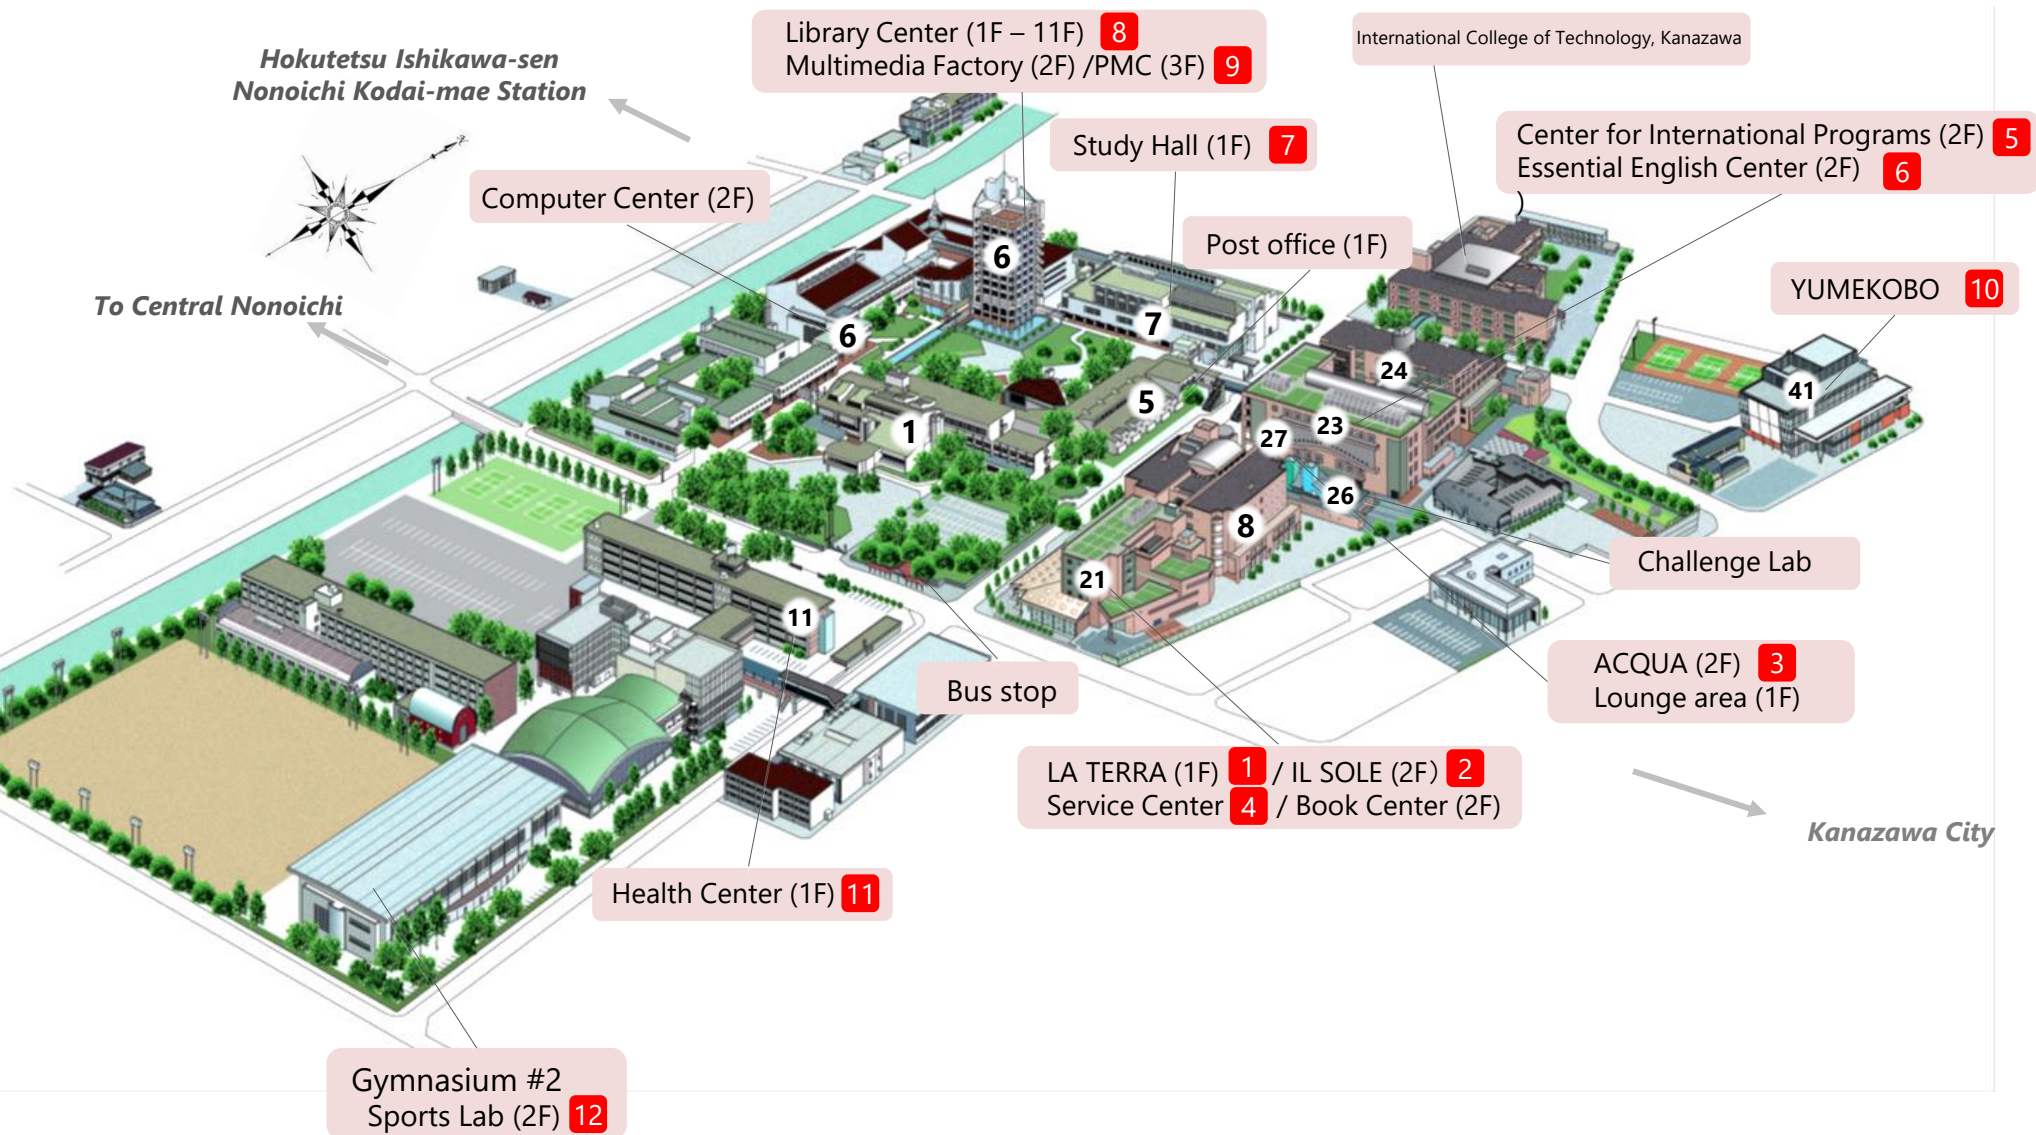

K.I.T. Campus Map

K.I.T. Facilities

1 LA TERRA

Breakfast 8:00 - 10:00	Saturday
Lunch 10:00 - 15:00	Breakfast 8:45 - 10:00
Dinner 16:00 - 19:00	Lunch 10:00 - 13:00

The largest cafeteria on campus. There is a set meal that changes daily.
Breakfast set: ¥300
KIT Lunch: ¥380

2 IL SOLE

Weekdays 10:00 - 15:00

The restaurant offers salad, pasta and Kanazawa original dishes.

3 ACQUA

Weekdays 8:30 - 19:00
Saturday 8:30 - 14:00

A variety of lunch items, drinks, snacks, and fresh-baked breads are sold here. The first floor is a lounge area open 7:00 - 19:00 during weekdays.

9 Popular Music Collection

Weekdays 8:30 - 22:00
Saturday 8:30 - 17:00
Sunday 10:00 - 17:00

Accessible on the second floor of the Library Center, PMC is a place where anyone can listen to a variety of foreign LPs and CDs.

M, T, Th, F 16:30 - 20:00
Wednesday 13:30 - 20:00
Saturday 9:00 - 16:00

Located on the second floor of Gym #2, this area contains various kinds of training equipment and a running track.