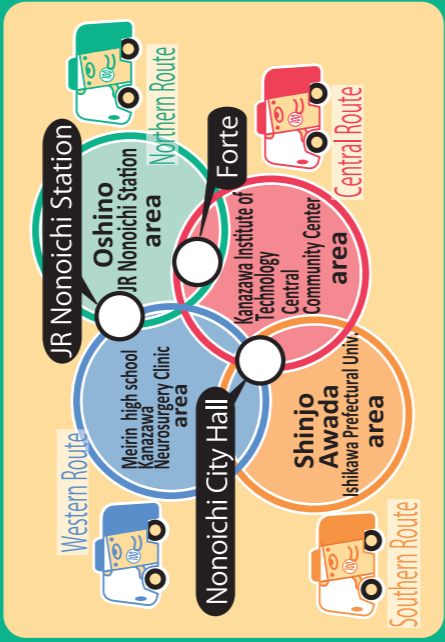

Nonoichi City Community Bus

Notty

100

● Bus Service Information and Lost and Found
Nonoichibus Co., Ltd TEL 076-246-7311
2-311 Oshino Nonoichi City E-mail: skg-nonoichi@iij7.jp
● Other information
Nonoichi City, Strategic Planning Department,
Community Division, Transportation Policy Head
TEL 076-227-6118 <http://www.city.nonoichi.lg.jp>
Translated and published by Kanazawa Institute of Technology students.
Updated 2/2018