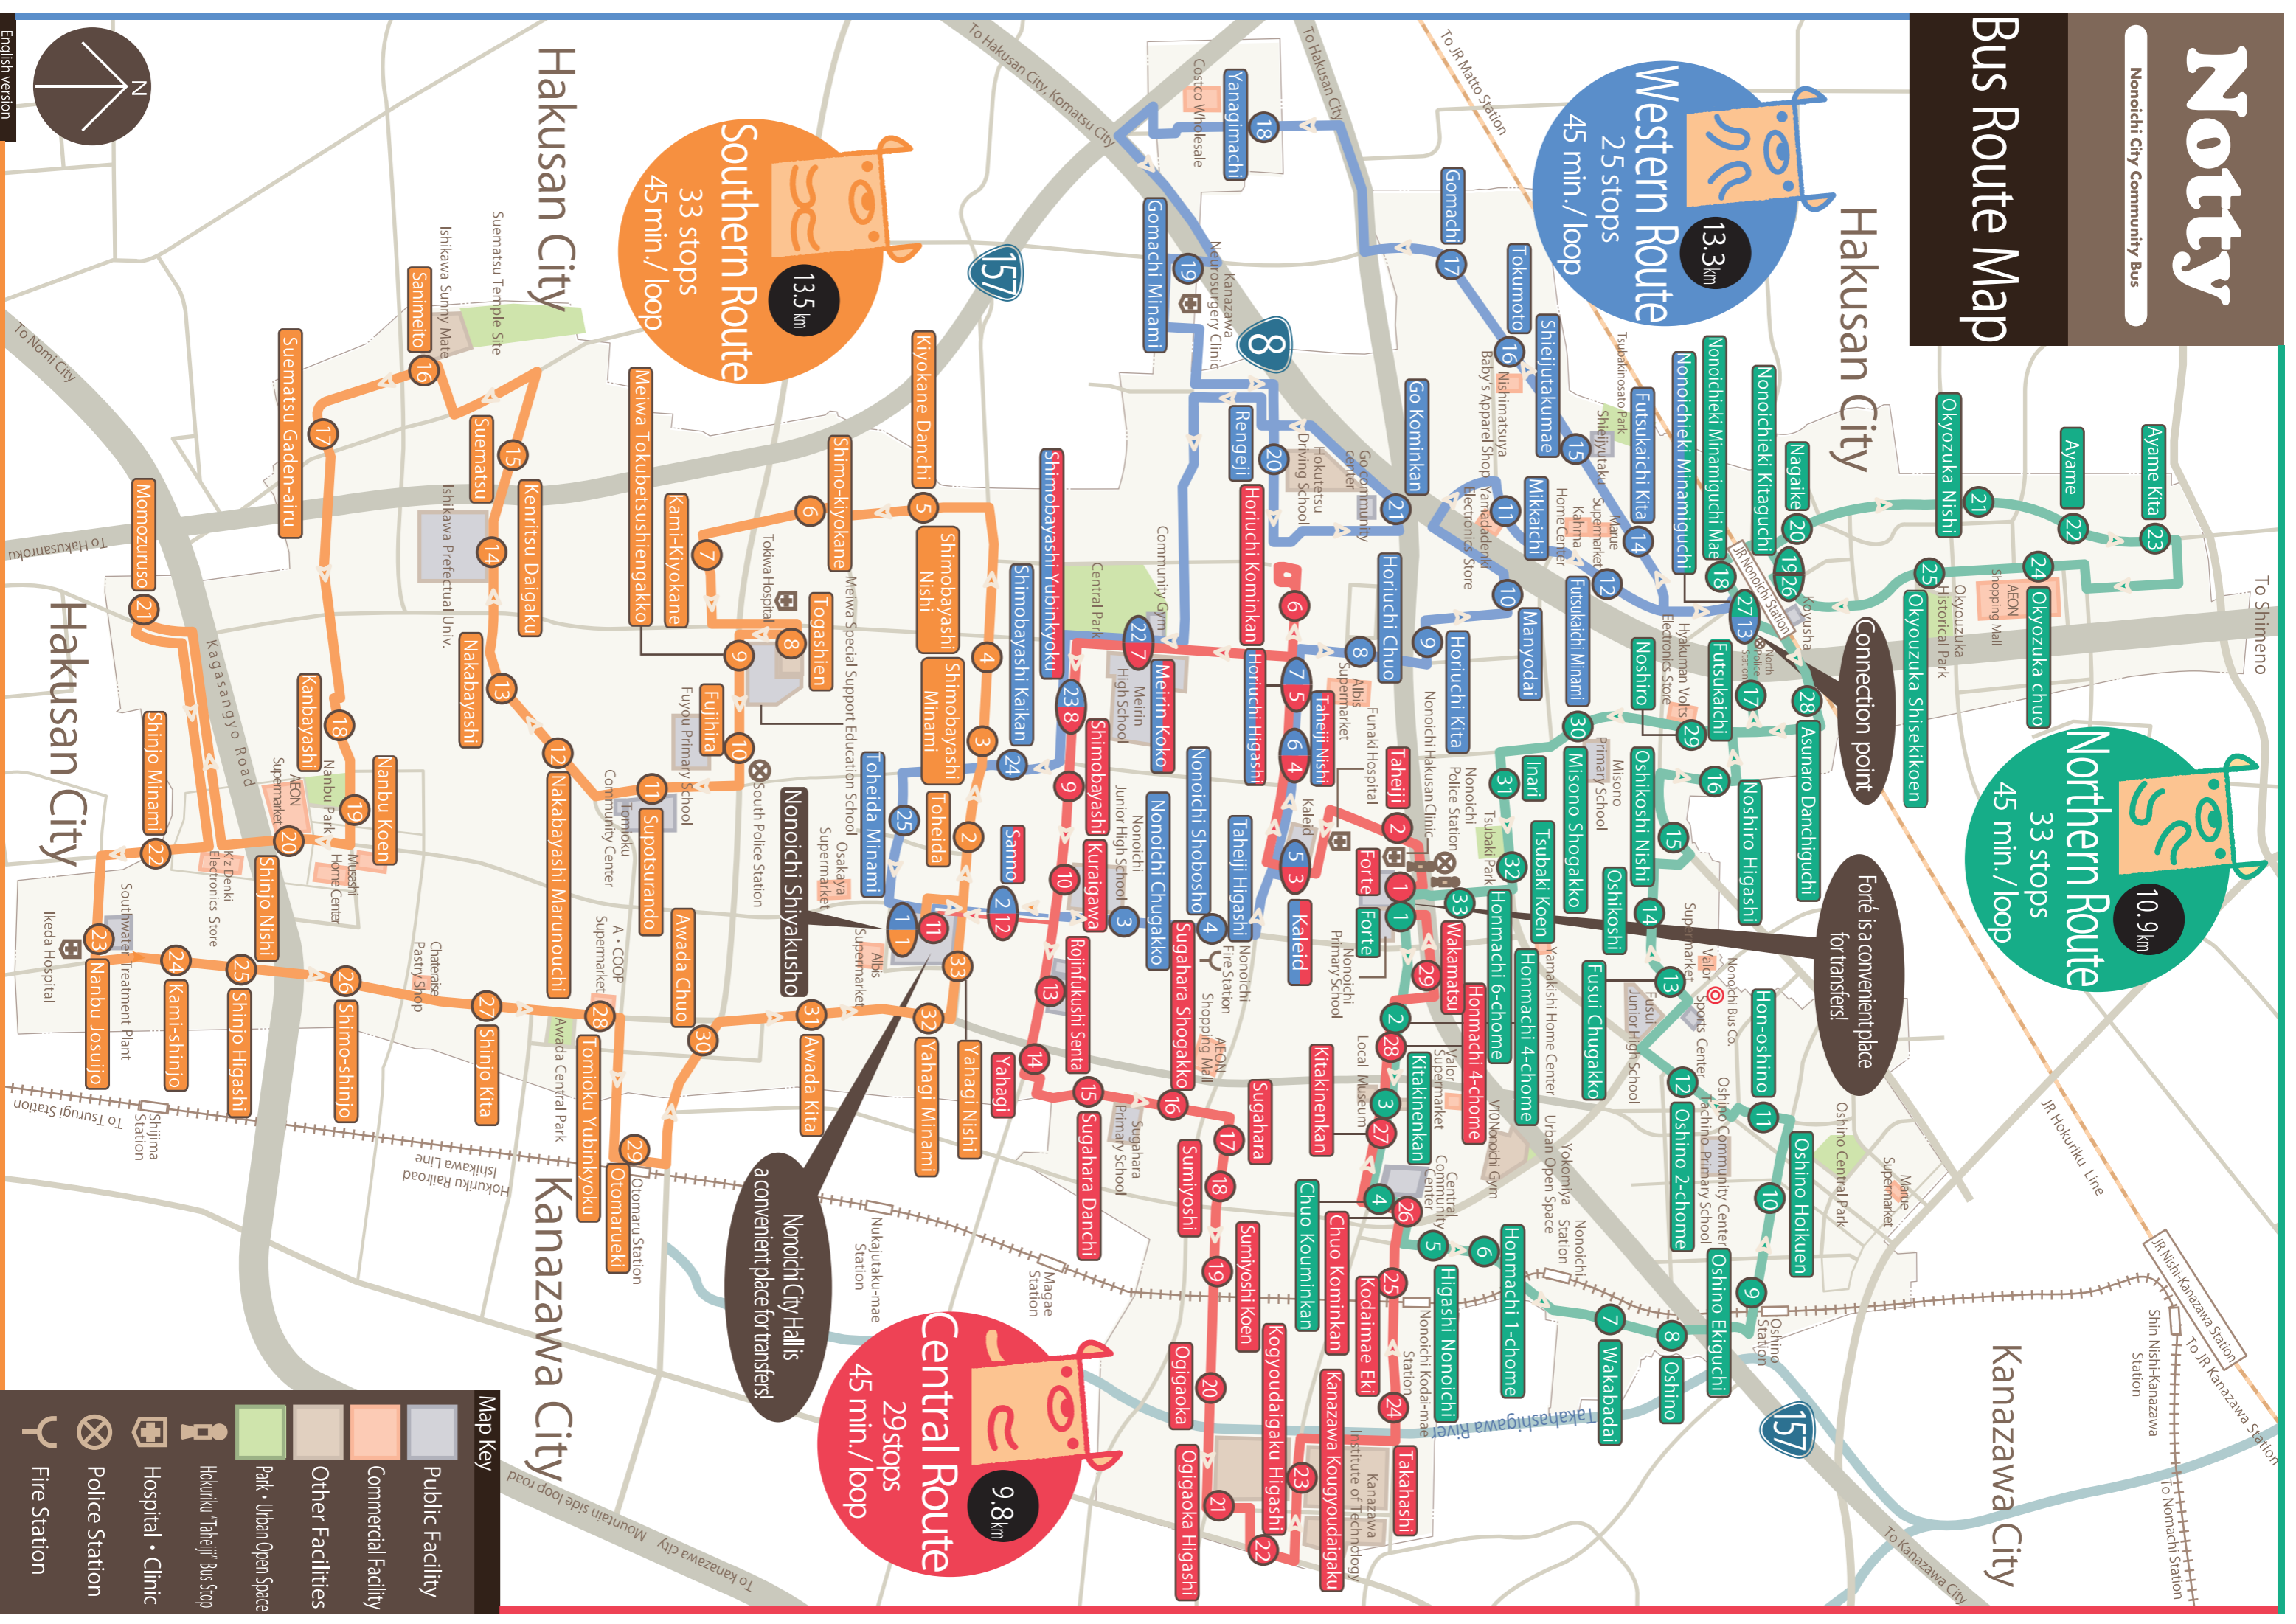

## Bus Route Map

**Northern Route**  
33 stops  
45 min./loop  
10.9 km

**Western Route**  
25 stops  
45 min./loop  
13.3 km

**Southern Route**  
33 stops  
45 min./loop  
13.5 km

**Central Route**  
29 stops  
45 min./loop  
9.8 km