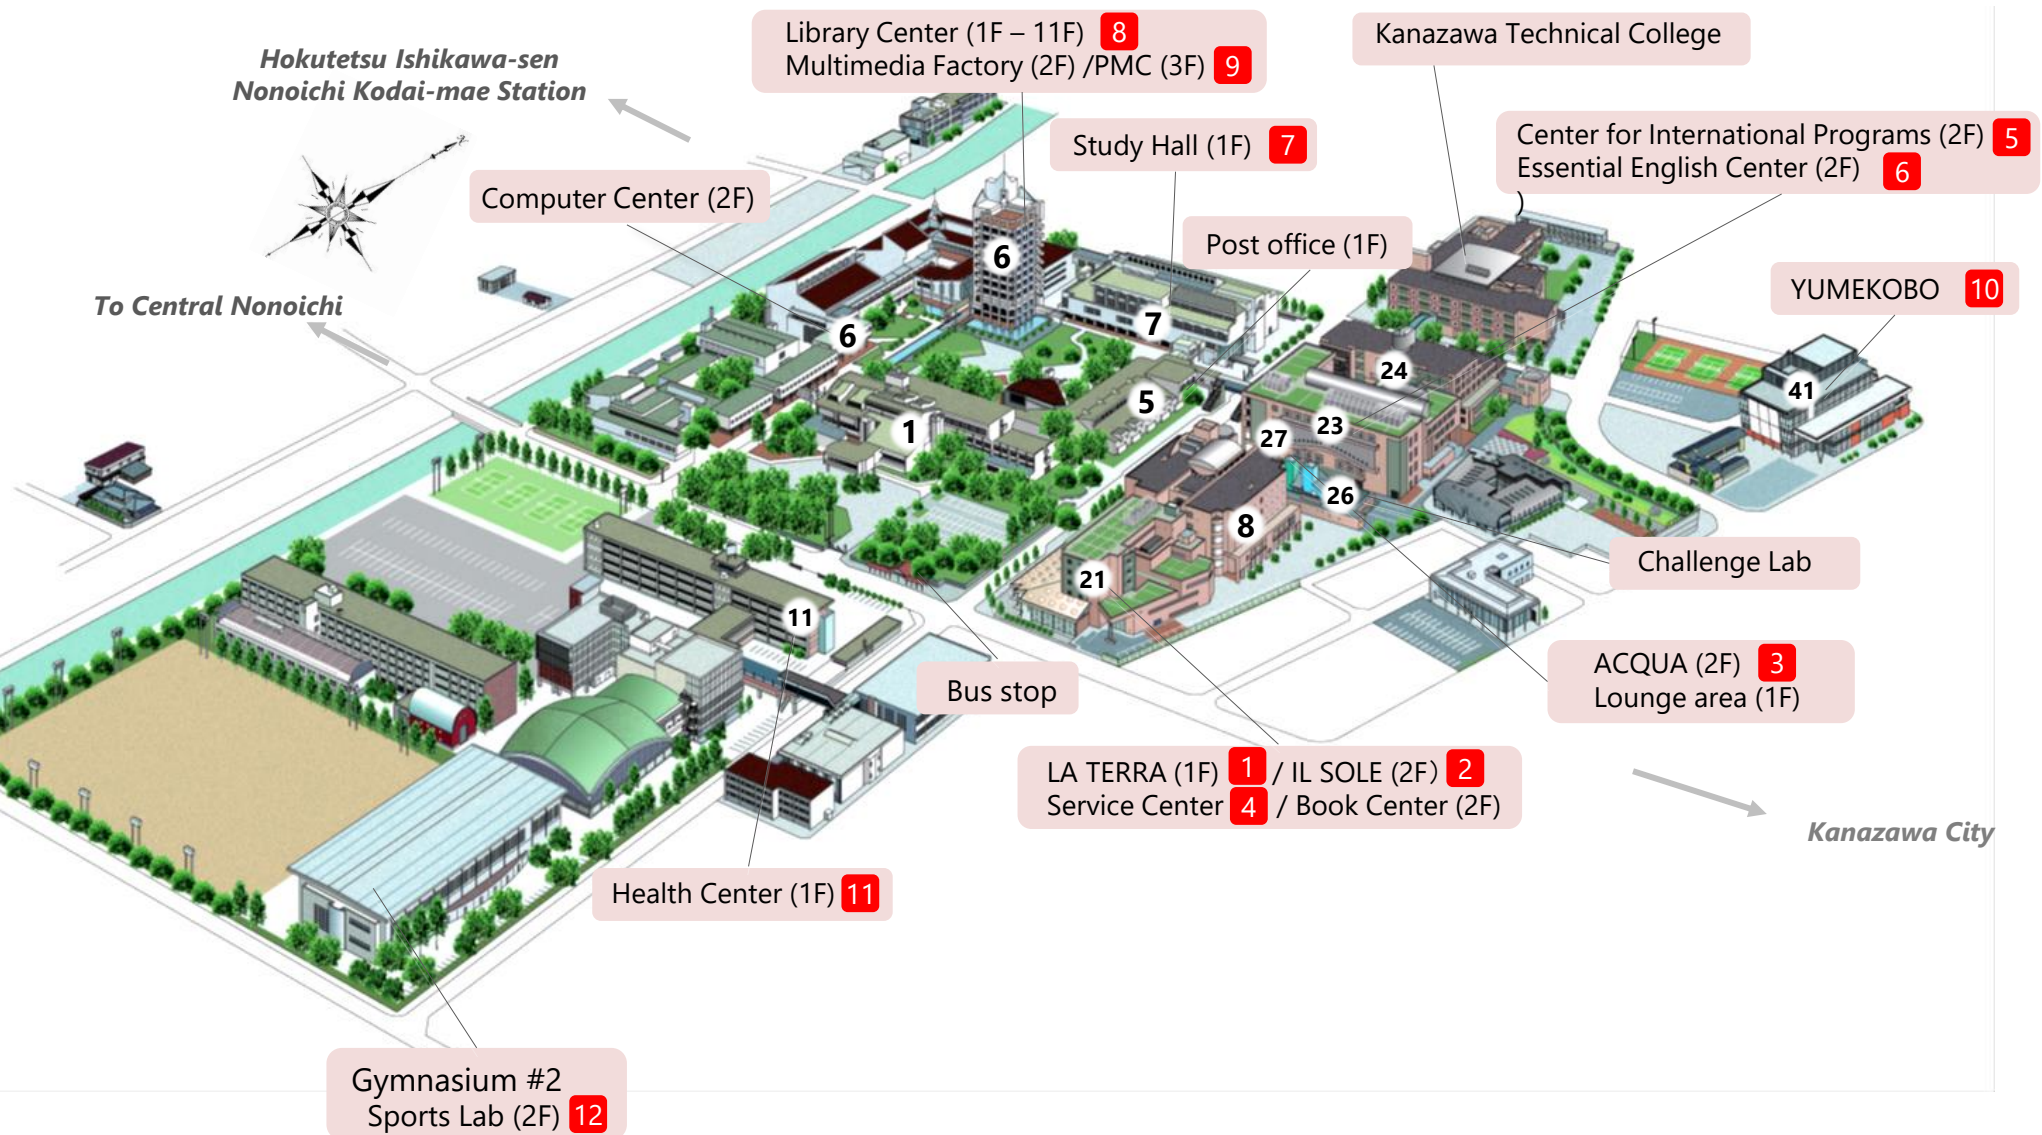

K.I.T. Campus Map