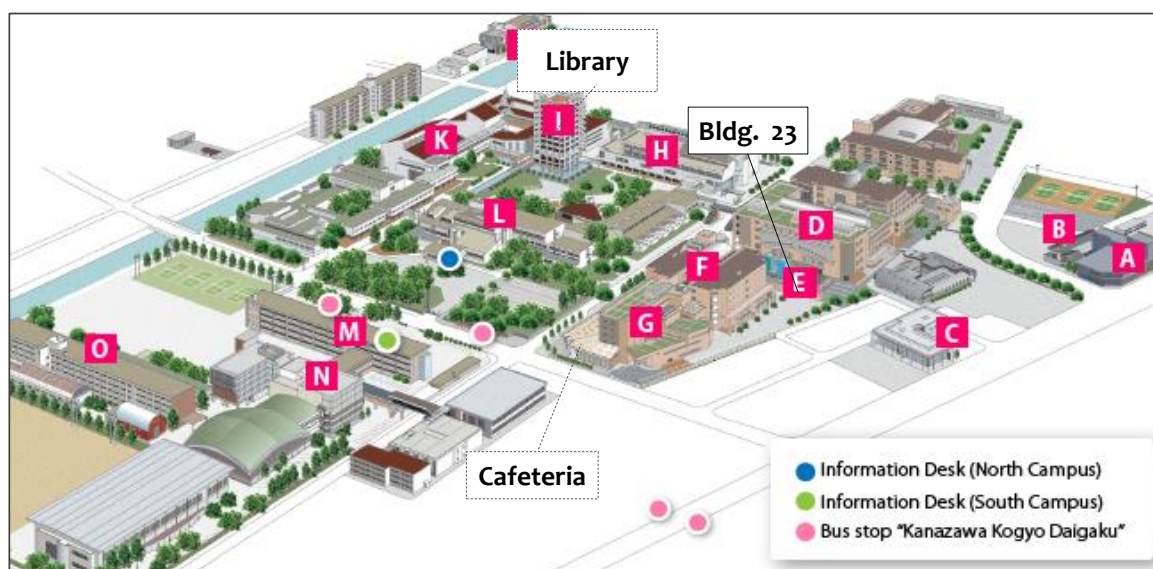

Campus Shuttle Bus Timetable [Ohgigaoka ⇔ Yatsukaho]

(April 2016 - March 2017)

Monday - Friday (No service on holidays and school holidays)									
From Ohgigaoka ⇒ To Yatsukaho					From Yatsukaho ⇒ To Ohgigaoka				
Bus number	Building Boarding only	Building Disembark - ing Only	Building Disembark - ing Only	Building Disembark - ing Only	Bus number	Building Boarding only	Building Boarding only	Building Boarding only	Building Disembark - ing Only
1	8:20	8:48	8:49	8:50	2	8:55	8:56	8:57	9:25
A	8:40	9:08	9:09	9:10	B	9:15	9:16	9:17	9:45
3	9:30	9:58	9:59	10:00	4	10:15	10:16	10:17	10:45
C	9:50	10:18	10:19	10:20	D	11:00	11:01	11:02	11:30
5	10:50	11:18	11:19	11:20	6	11:30	11:31	11:32	12:00
E	12:15	12:43	12:44	12:45					
7	12:25	12:53	12:54	12:55	8	13:00	13:01	13:02	13:30
9	13:35	14:03	14:04	14:05	10	14:10	14:11	14:12	14:40
11	14:50	15:18	15:19	15:20	12	15:50	15:51	15:52	16:20
					L	16:20	16:21	16:22	16:50
13	16:35	17:03	17:04	17:05	14	17:15	17:16	17:17	17:45
M	16:55	17:23	17:24	17:25	N	17:30	17:31	17:32	18:00
15	17:50	18:18	18:19	18:20	16	18:25	18:26	18:27	18:55
17	19:00	19:23	19:24	19:25	18	20:00	20:01	20:02	20:25
					20	21:00	21:01	21:02	21:25

Saturday Timetable (No service on holidays and school holidays)									
Sat 1	8:20	8:48	8:49	8:50	Sat 2	12:30	12:31	12:32	13:00
Sat 3	13:20	13:48	13:49	13:50	Sat 4	14:30	14:31	14:32	15:00

Summer and Spring Vacation Timetable

Summer vacation : August 8 (Mon.) - September 16 (Fri.); Spring vacation: March 1, 2017 (Wed.) - March 31 (Fri.)